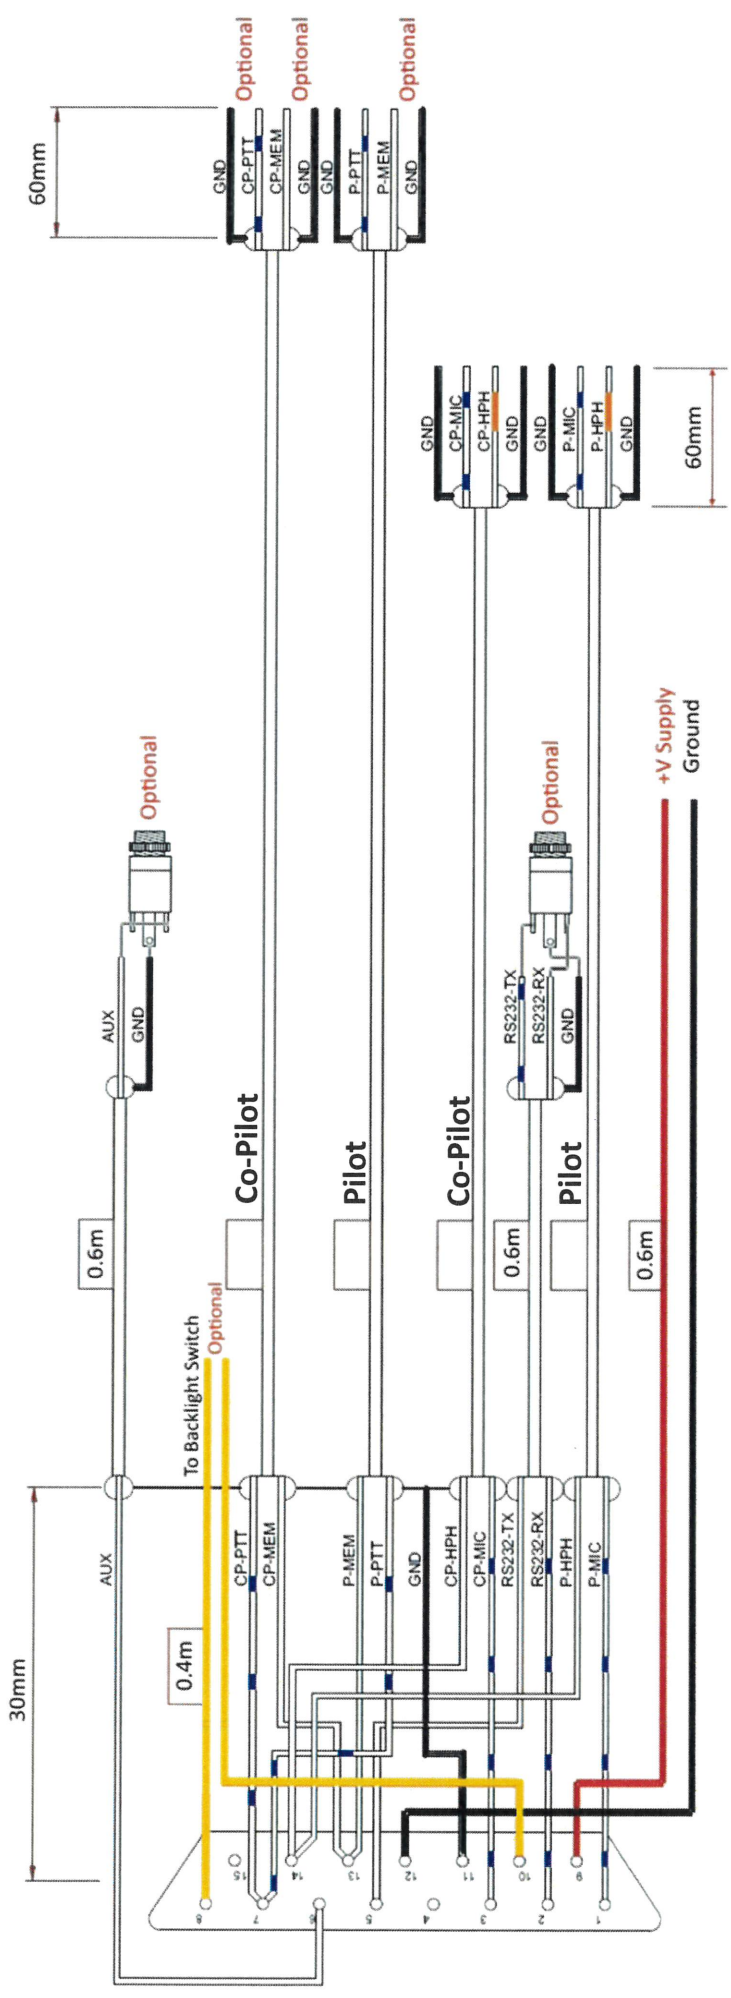

M760Q Custom Harness Form

Please send completed form to Sales@Microair.aero

Harness Type:

- Single Seat Harness
 - Dual Seat Harness
- (Note: if Single Seat option selected, leave Co-Pilot input fields blank)

Optional Features:

- RS232
- Aux Audio Connection (mono)
- 1 Remote Mem Button 2 Remote Mem Buttons
- Single PTT for Dual Harness
(Note: Dual PTT is standard for Dual Harness)
- Backlight Switch (if not selected backlight remains on)